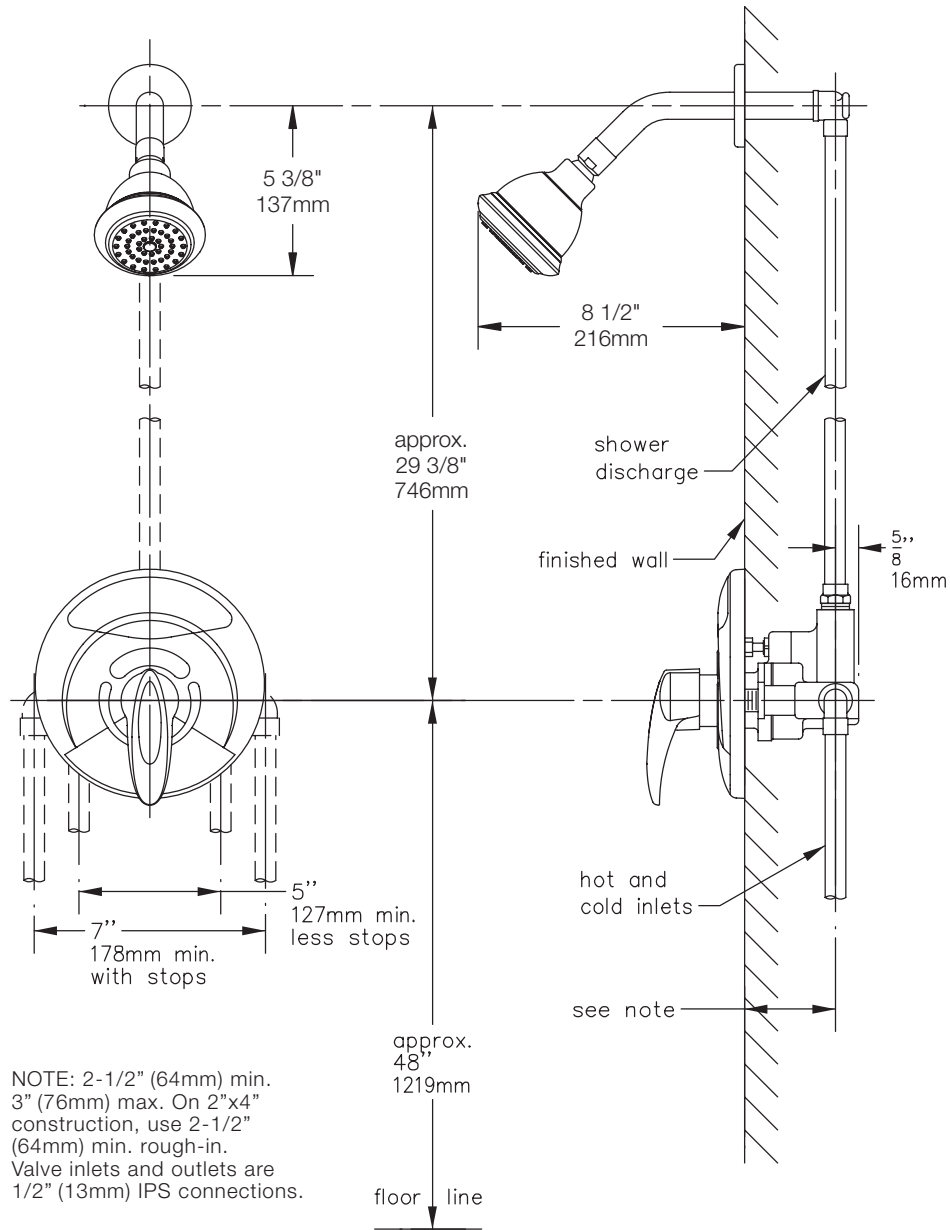

# 1-1000VT

**Visu-Temp®** Pressure-Balancing mixing valve with **Clear-Vue™** thermometer and adjustable stop screw to limit handle turn. Euro-Flo single mode shower head with adjustable volume control and arm and flange. Polished chrome finish.

**Suffix X:** Integral service stops—allows water shut-off at valve for service

This drawing to be used for rough-in installation only. All floor to center dimensions optional. Concealed piping and fittings not furnished by manufacturer. For ADA compliance (Americans with Disabilities Act) consult ADAAG or your state regulations for proper product choice and mounting locations. For complete installation, adjustment and service information see installation instructions.